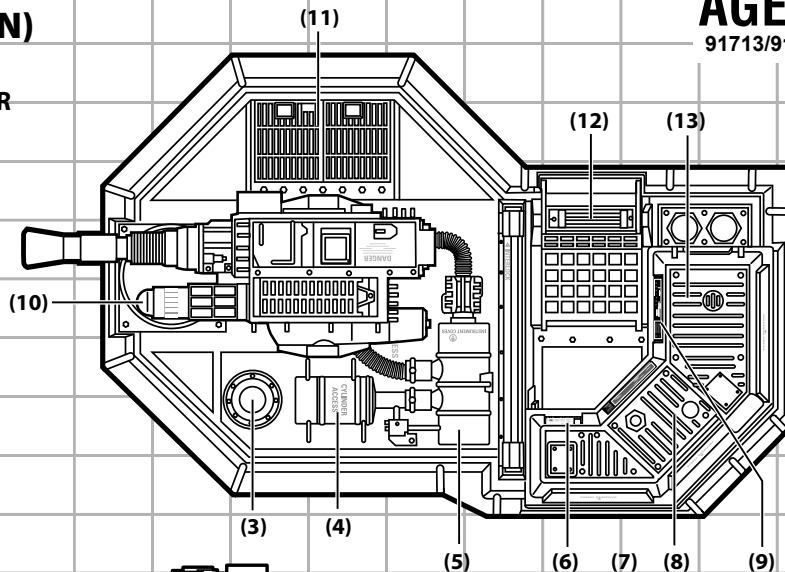

WARNING:

CHOKING HAZARD-Small parts.
Not for children under 3 years.

AGES 4+

91713/91712 Asst.

THE L.A.W. (LASER ARTILLERY WEAPON)

- 1) TURRET ROTATION/ELEVATION DRIVE UNIT
- 2) "INFINITY" VARIABLE ENERGY/UNI-DIRECTIONAL LASER
- 3) DC POWER-SUPPLY MODULE
- 4) "ORION" ACCELERATOR HOUSING
- 5) "ICU" THERMAL IMAGING OPTICAL SCANNER
- 6) MAGNETIC ARRAY DETECTION DISPLAY
- 7) "OMEGA" TARGET ACQUISITION MULTIPLEXER
- 8) DIGITAL DATA TRANSFER COMPUTER
- 9) PERIMETER SURVEILLANCE DISPLAY
- 10) "HEATWAVE" INFRARED DETECTION SENSOR
- 11) PRESELECTABLE MAINBAND PROCESSOR
- 12) PASSIVE PROTECTION SENSOR
- 13) COMPUTER HOUSING COOLING FINS