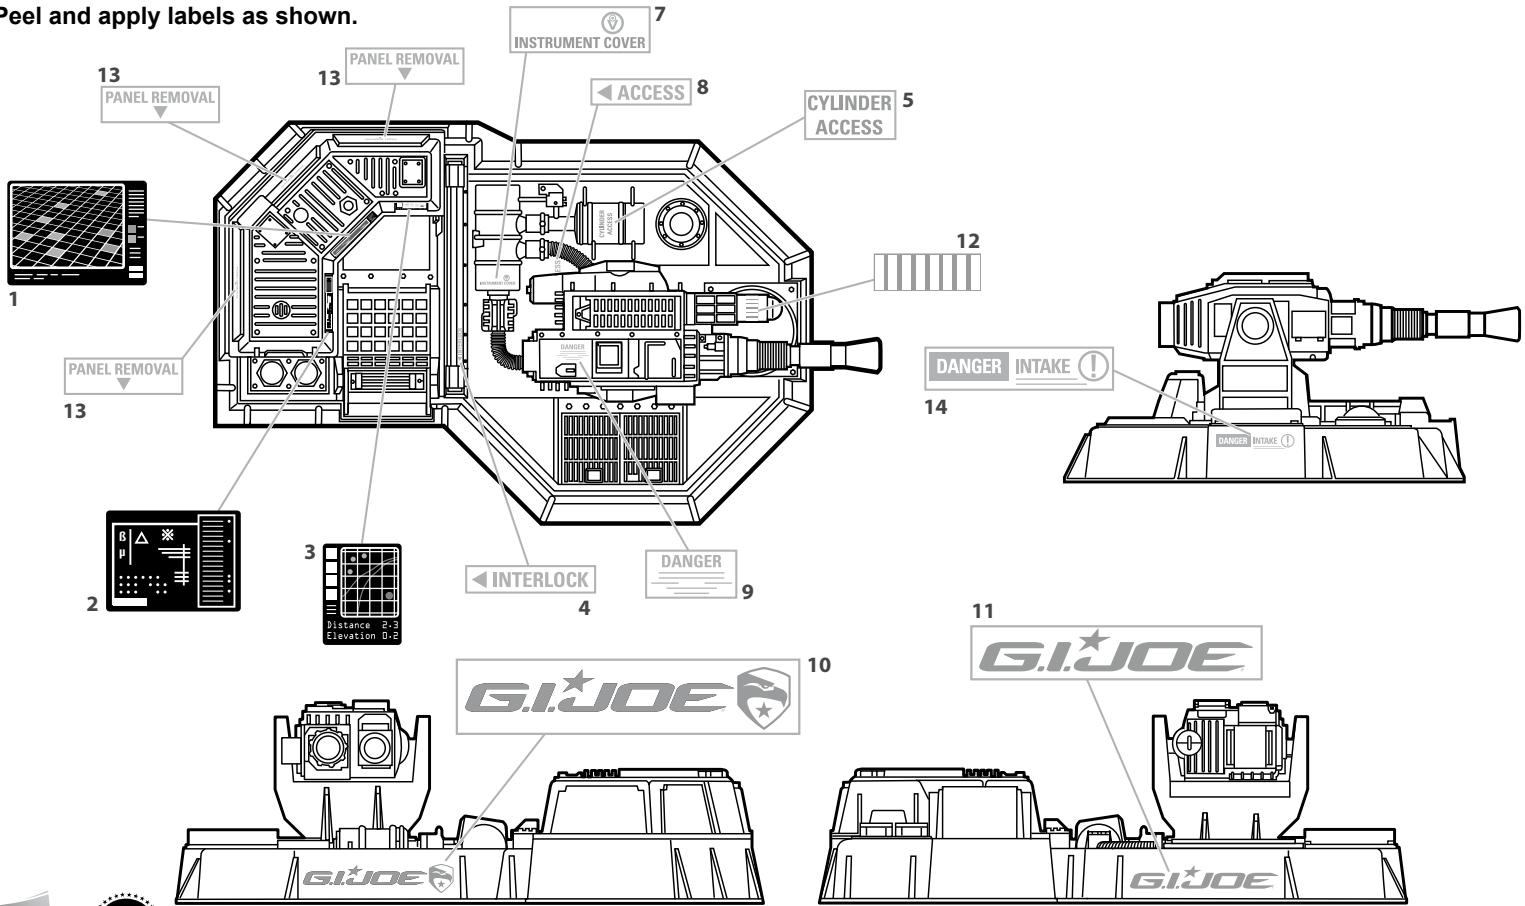

WARNING:

CHOKING HAZARD-Small parts.
Not for children under 3 years.

AGES 4+

91713/91712 Asst.

THE L.A.W. (LASER ARTILLERY WEAPON)

- 1) TURRET ROTATION/ELEVATION DRIVE UNIT
- 2) "INFINITY" VARIABLE ENERGY/UNI-DIRECTIONAL LASER
- 3) DC POWER-SUPPLY MODULE
- 4) "ORION" ACCELERATOR HOUSING
- 5) "ICU" THERMAL IMAGING OPTICAL SCANNER
- 6) MAGNETIC ARRAY DETECTION DISPLAY
- 7) "OMEGA" TARGET ACQUISITION MULTIPLEXER
- 8) DIGITAL DATA TRANSFER COMPUTER
- 9) PERIMETER SURVEILLANCE DISPLAY
- 10) "HEATWAVE" INFRARED DETECTION SENSOR
- 11) PRESELECTABLE MAINBAND PROCESSOR
- 12) PASSIVE PROTECTION SENSOR
- 13) COMPUTER HOUSING COOLING FINS

Peel and apply labels as shown.

Some poses may require hand support. Product and colors may vary. © 2009 Paramount Pictures Corporation. All rights reserved. ® and/or™ & © 2009 Hasbro. All Rights Reserved. TM & ® denote U.S. Trademarks.