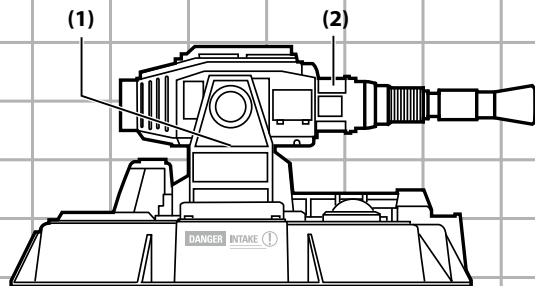

WARNING:

CHOKING HAZARD-Small parts.
Not for children under 3 years.

AGES 4+

91713/91712 Asst.

THE L.A.W. (LASER ARTILLERY WEAPON)

- 1) TURRET ROTATION/ELEVATION DRIVE UNIT
- 2) "INFINITY" VARIABLE ENERGY/UNI-DIRECTIONAL LASER
- 3) DC POWER-SUPPLY MODULE
- 4) "ORION" ACCELERATOR HOUSING
- 5) "ICU" THERMAL IMAGING OPTICAL SCANNER
- 6) MAGNETIC ARRAY DETECTION DISPLAY
- 7) "OMEGA" TARGET ACQUISITION MULTIPLEXER
- 8) DIGITAL DATA TRANSFER COMPUTER
- 9) PERIMETER SURVEILLANCE DISPLAY
- 10) "HEATWAVE" INFRARED DETECTION SENSOR
- 11) PRESELECTABLE MAINBAND PROCESSOR
- 12) PASSIVE PROTECTION SENSOR
- 13) COMPUTER HOUSING COOLING FINS